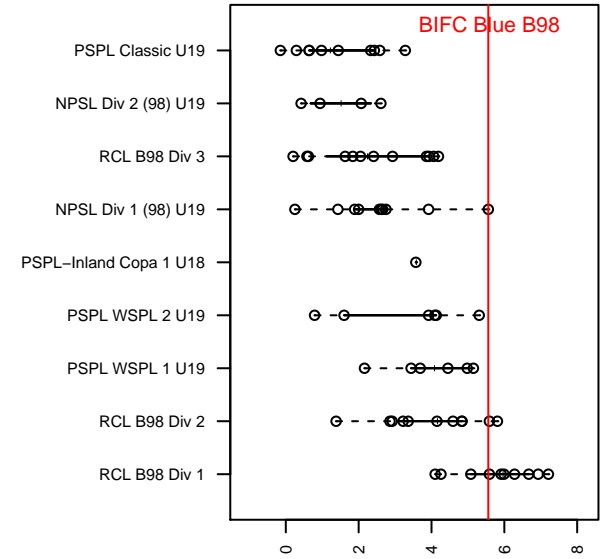

**attack and defense rating
relative to others at age
and all opponents in last 13 months**