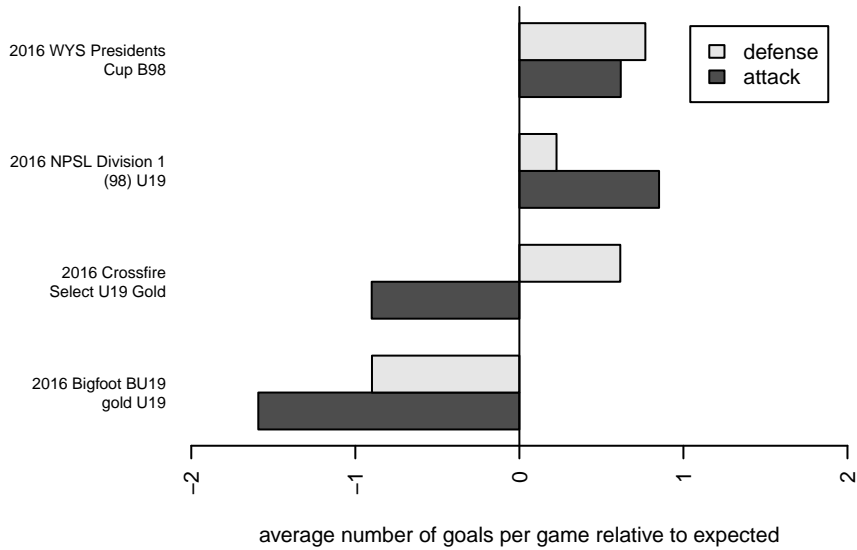

Performance relative to 13 month average