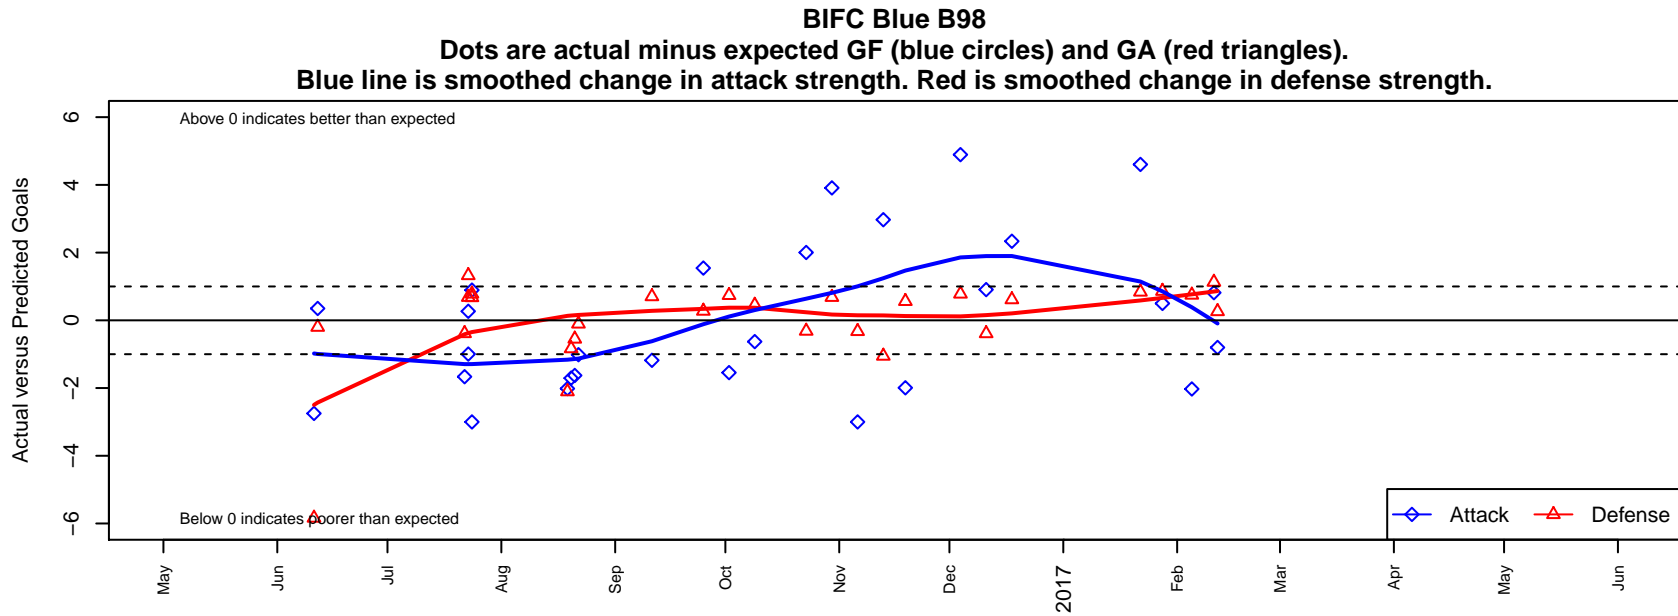

## BIFC Blue B98

Bainbridge Island FC  
 Bainbridge Island, WA  
 B98 total strength=1846  
 attack=43.48 defense=32.45  
 fall league = NPSL Div 1 (98) U19

alt names used:  
 BAINBRIDGE ISLAND FC BLUE 98 (WA)  
 Bainbridge Island FC Blue B98  
 Bainbridge Island FC Blue 98  
 Bainbridge Island FC Blue B98

Venues played:  
 2016 Starfire Spring Classic BU18-19  
 2016 Crossfire Select U19 Gold  
 2016 Bigfoot BU19 gold U19  
 2016 NPSL Division 1 (98) U19  
 2016 WYS Presidents Cup B98

**attack and defense variance (black dot)  
relative to other teams  
and top 10 in region**